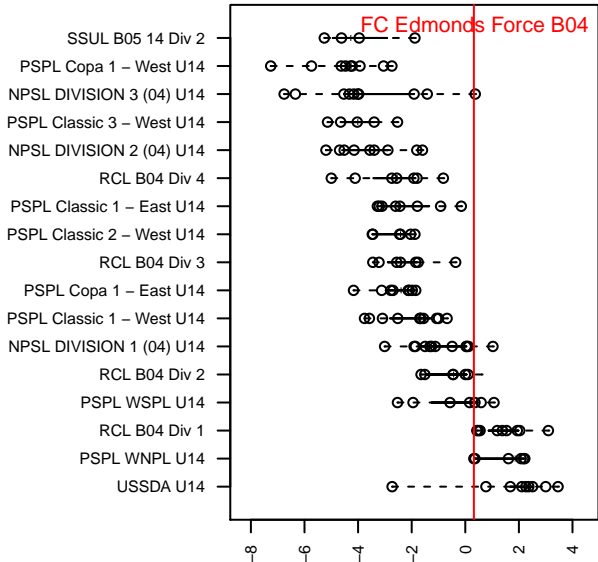

**attack and defense rating
relative to others at age
and all opponents in last 13 months**